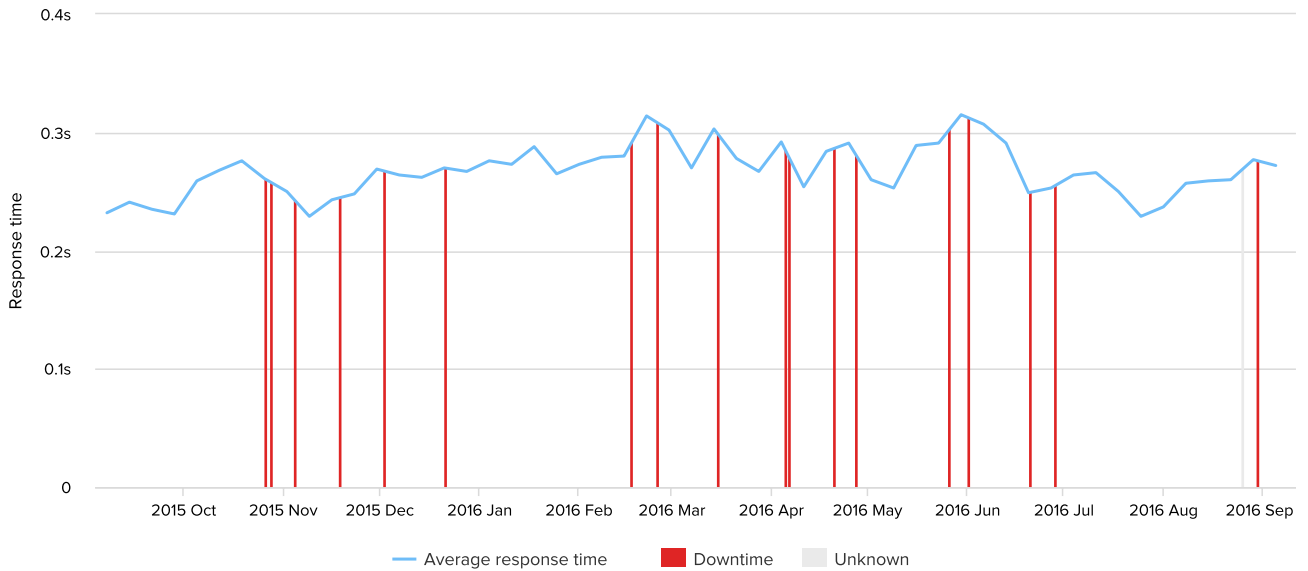

## Response time

Downtime <b>37m</b>	Outages <b>18</b>	Uptime <b>99.99%</b>	Max resp. time <b>315ms</b>	Min resp. time <b>229ms</b>	Avg resp. time <b>262ms</b>
------------------------	----------------------	-------------------------	--------------------------------	--------------------------------	--------------------------------

STATUS	FROM	TO	DURATION
↑	2016-08-30 10:50:13	2016-09-07 15:00:13	8 days
↓	2016-08-30 10:49:13	2016-08-30 10:50:13	a minute
↑	2016-08-25 17:04:13	2016-08-30 10:49:13	5 days
?	2016-08-25 17:01:13	2016-08-25 17:04:13	3 minutes
↑	2016-06-28 09:24:13	2016-08-25 17:01:13	2 months
↓	2016-06-28 09:23:13	2016-06-28 09:24:13	a minute
↑	2016-06-20 14:26:13	2016-06-28 09:23:13	8 days
↓	2016-06-20 14:23:13	2016-06-20 14:26:13	3 minutes
↑	2016-06-01 09:50:13	2016-06-20 14:23:13	19 days
↓	2016-06-01 09:48:13	2016-06-01 09:50:13	2 minutes
↑	2016-05-26 08:45:13	2016-06-01 09:48:13	6 days
↓	2016-05-26 08:41:13	2016-05-26 08:45:13	4 minutes
↑	2016-04-27 09:40:13	2016-05-26 08:41:13	a month
↓	2016-04-27 09:37:13	2016-04-27 09:40:13	3 minutes
↑	2016-04-20 13:40:13	2016-04-27 09:37:13	7 days
↓	2016-04-20 13:39:13	2016-04-20 13:40:13	a minute
↑	2016-04-06 13:27:13	2016-04-20 13:39:13	14 days