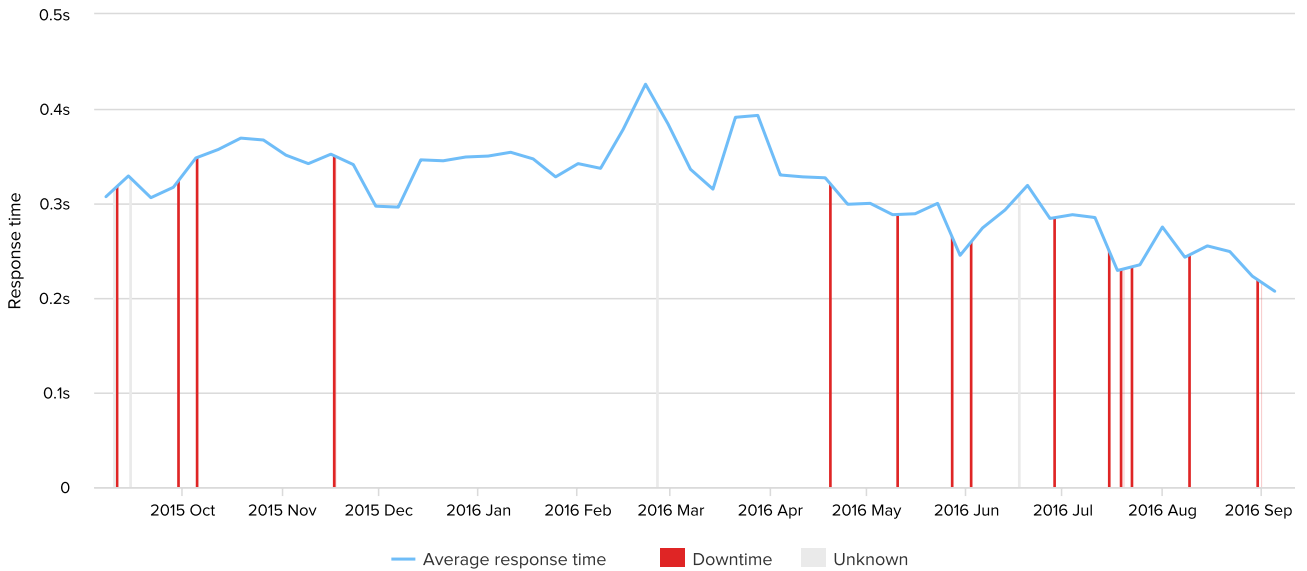

Response time

Downtime 40m	Outages 20	Uptime 99.99%	Max resp. time 426ms	Min resp. time 207ms	Avg resp. time 310ms
------------------------	----------------------	-------------------------	--------------------------------	--------------------------------	--------------------------------

STATUS	FROM	TO	DURATION
↑	2016-08-31 11:56:43	2016-09-07 15:02:43	7 days
↓	2016-08-31 11:55:43	2016-08-31 11:56:43	a minute
↑	2016-08-30 16:31:43	2016-08-31 11:55:43	19 hours
↓	2016-08-30 16:29:43	2016-08-30 16:31:43	2 minutes
↑	2016-08-09 11:08:43	2016-08-30 16:29:43	21 days
↓	2016-08-09 11:06:43	2016-08-09 11:08:43	2 minutes
↑	2016-07-22 12:51:43	2016-08-09 11:06:43	18 days
↓	2016-07-22 12:47:43	2016-07-22 12:51:43	4 minutes
↑	2016-07-19 15:08:43	2016-07-22 12:47:43	3 days
↓	2016-07-19 15:07:43	2016-07-19 15:08:43	a minute
↑	2016-07-19 03:30:43	2016-07-19 15:07:43	12 hours
↓	2016-07-19 03:29:43	2016-07-19 03:30:43	a minute
↑	2016-07-15 11:00:43	2016-07-19 03:29:43	4 days
↓	2016-07-15 10:58:43	2016-07-15 11:00:43	2 minutes
↑	2016-06-28 10:40:43	2016-07-15 10:58:43	17 days
↓	2016-06-28 10:38:43	2016-06-28 10:40:43	2 minutes
↑	2016-06-17 10:45:43	2016-06-28 10:38:43	11 days