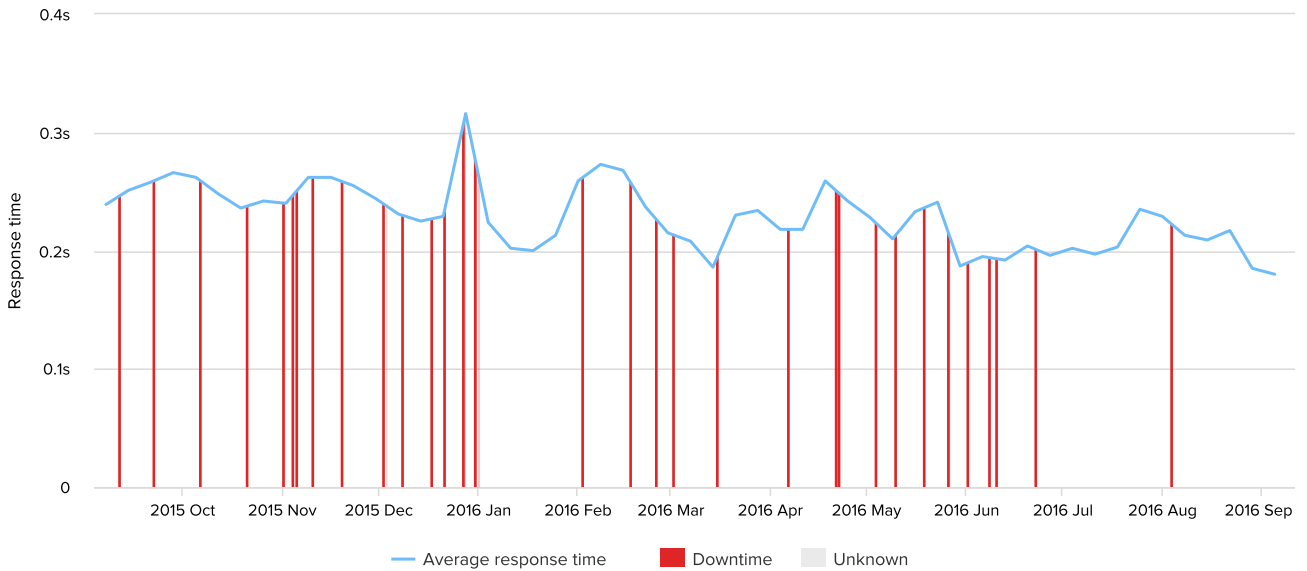

Response time

Downtime 7h30m59s	Outages 77	Uptime 99.91%	Max resp. time 316ms	Min resp. time 180ms	Avg resp. time 224ms
-----------------------------	----------------------	-------------------------	--------------------------------	--------------------------------	--------------------------------

STATUS	FROM	TO	DURATION
↑	2016-08-03 21:19:30	2016-09-07 15:02:30	a month
↓	2016-08-03 21:17:30	2016-08-03 21:19:30	2 minutes
↑	2016-06-22 13:58:30	2016-08-03 21:17:30	a month
↓	2016-06-22 13:52:30	2016-06-22 13:58:30	6 minutes
↑	2016-06-10 08:58:30	2016-06-22 13:52:30	12 days
↓	2016-06-10 08:57:30	2016-06-10 08:58:30	a minute
↑	2016-06-08 04:02:30	2016-06-10 08:57:30	2 days
↓	2016-06-08 04:01:30	2016-06-08 04:02:30	a minute
↑	2016-06-01 10:03:30	2016-06-08 04:01:30	7 days
↓	2016-06-01 10:01:30	2016-06-01 10:03:30	2 minutes
↑	2016-05-26 09:13:30	2016-06-01 10:01:30	6 days
↓	2016-05-26 09:12:30	2016-05-26 09:13:30	a minute
↑	2016-05-26 08:58:30	2016-05-26 09:12:30	14 minutes
↓	2016-05-26 08:56:30	2016-05-26 08:58:30	2 minutes
↑	2016-05-18 20:17:30	2016-05-26 08:56:30	8 days
↓	2016-05-18 20:16:30	2016-05-18 20:17:30	a minute
↑	2016-05-09 22:23:30	2016-05-18 20:16:30	9 days